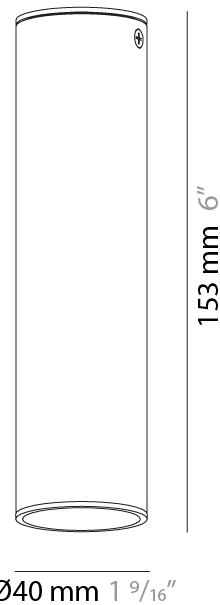

HAUL - CEILING SURFACE

D92105R9-

base number   Finish
Options

1. To build a product code in our configurator select the specify button on the base model # product page
2. To build a manual product code on this datasheet choose from the options listed below in blue font and add the suffix to the base model #

GENERAL

Series: Haul
Subseries: Haul - Ceiling
Partner: Milan
Division: Design
Installation: Surface
Product Type: Downlight
Mounting Location: Ceiling
Light Distribution: Direct

PHYSICAL

Aperture Sizes - Downlights: 1"
Shape: Cylinder
Diameter (mm): 40
Diameter (in): 1 9/16
Height (mm): 153
Height (in): 6
Fixture Finish: MWL / MBQ
Fixture Material: Extruded Aluminum

ELECTRICAL

Lamp Type: LED
Input Wattage (W): 5
Dimming: Electronic Low Voltage Dimming
Input Voltage (V): 120Vac Direct Line

LED

Number of LEDs: 1
Color Temperature (°K): 3000
Max. Delivered Lumen (lm): 500
CRI: >90 CRI
Lamp Life (hrs): 50000

OPTICAL

Beam Angle: 35

RATINGS AND CERTIFICATIONS

Certified By: Certified for North American Standards
IP rating: IP20

PROJECT
TYPE
SPECIFIER
QUANTITY
DATE